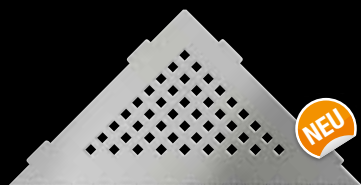

Schlüter®-SHELF-E-S3 - WAVE

Schlüter®-SHELF-W-S1 - FLORAL

Schlüter®-SHELF-N-S1 - CURVE

Dekorative Ablagesysteme

Schlüter®-SHELF

Jetzt in drei neuen Designs!

Schlüter®-SHELF-E-S1

210 x 210 mm

PURE

Edelstahl gebürstet
SE S1 D7 EB

NEU

SQUARE

Edelstahl gebürstet
SE S1 D3 EB

NEU

WAVE

Edelstahl gebürstet
SE S1 D10 EB

NEU

FLORAL

Edelstahl gebürstet
SE S1 D5 EB

CURVE

Edelstahl gebürstet
SE S1 D6 EB

Schlüter®-SHELF-E-S2

75 x 195 x 195 x 75 mm

PURE